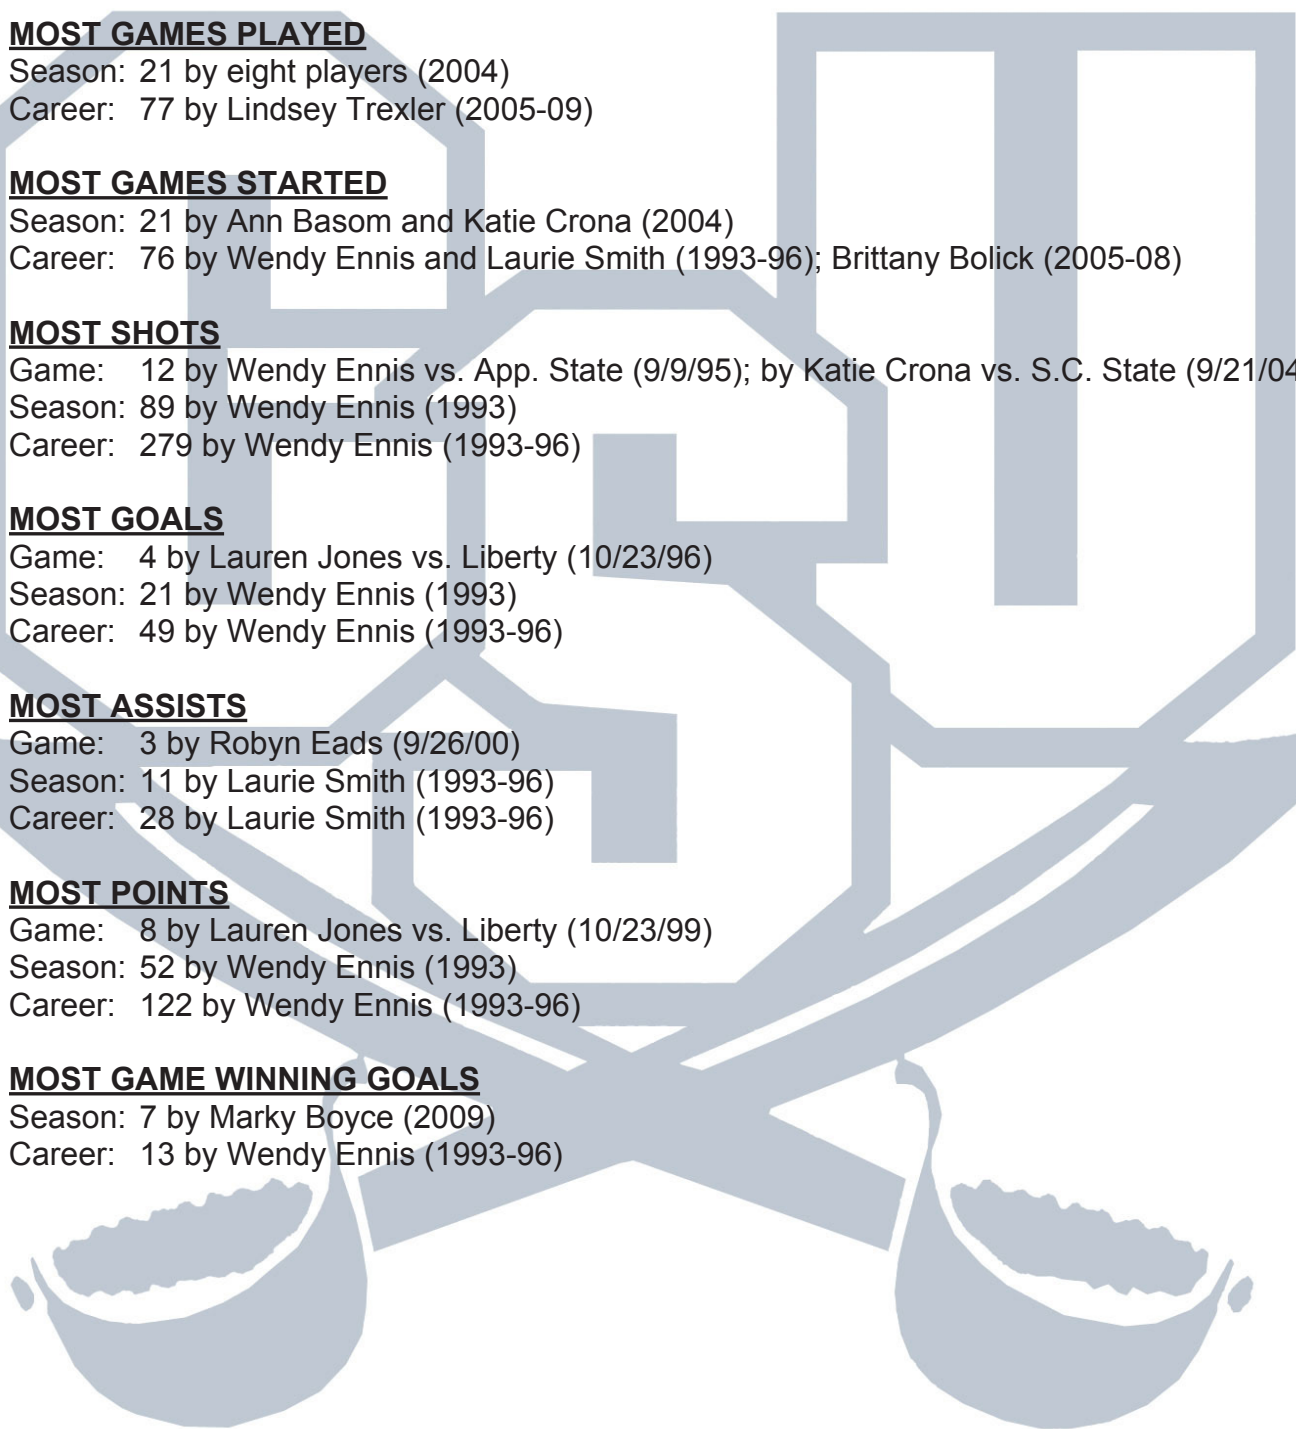

Charleston Southern University Women's Soccer Individual Records (through 2009 season)

MOST GAMES PLAYED

Season: 21 by eight players (2004)

Career: 77 by Lindsey Trexler (2005-09)

MOST GAMES STARTED

Season: 21 by Ann Basom and Katie Crona (2004)

Career: 76 by Wendy Ennis and Laurie Smith (1993-96); Brittany Bolick (2005-08)

MOST SHOTS

Game: 12 by Wendy Ennis vs. App. State (9/9/95); by Katie Crona vs. S.C. State (9/21/04)

Season: 89 by Wendy Ennis (1993)

Career: 279 by Wendy Ennis (1993-96)

MOST GOALS

Game: 4 by Lauren Jones vs. Liberty (10/23/96)

Season: 21 by Wendy Ennis (1993)

Career: 49 by Wendy Ennis (1993-96)

MOST ASSISTS

Game: 3 by Robyn Eads (9/26/00)

Season: 11 by Laurie Smith (1993-96)

Career: 28 by Laurie Smith (1993-96)

MOST POINTS

Game: 8 by Lauren Jones vs. Liberty (10/23/99)

Season: 52 by Wendy Ennis (1993)

Career: 122 by Wendy Ennis (1993-96)

MOST GAME WINNING GOALS

Season: 7 by Marky Boyce (2009)

Career: 13 by Wendy Ennis (1993-96)